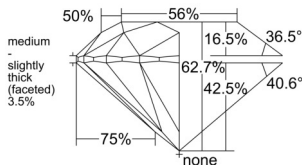

GIA®

FACSIMILE

GIA REPORT 6552434444

Verify this report at GIA.edu

GIA NATURAL DIAMOND DOSSIER®

June 08, 2026
GIA Report Number 6552434444
Shape and Cutting Style ..... Round Brilliant
Measurements ..... 5.37 - 5.41 x 3.38 mm

GRADING RESULTS

Carat Weight ..... 0.61 carat
Color Grade ..... F
Clarity Grade VS1
Cut Grade ..... Excellent

ADDITIONAL GRADING INFORMATION

Polish ..... Excellent
Symmetry ..... Excellent
Fluorescence ..... Faint
Clarity Characteristics ..... Feather, Cloud
Inscription(s): GIA 6552434444

PROPORTIONS

Profile to actual proportions