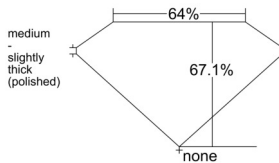

GIA®

FACSIMILE

GIA REPORT 6552435184

Verify this report at GIA.edu

GIA NATURAL DIAMOND DOSSIER®

June 05, 2026
GIA Report Number 6552435184
Shape and Cutting Style ..... **Cut-Cornered Rectangular Modified Brilliant**
Measurements ..... 5.05 x 3.72 x 2.50 mm

GRADING RESULTS

Carat Weight ..... 0.41 carat
Color Grade ..... H
Clarity Grade VS1

ADDITIONAL GRADING INFORMATION

Polish ..... Very Good
Symmetry ..... Very Good
Fluorescence ..... None
Clarity Characteristics..... Crystal, Cloud, Pinpoint
Inscription(s): GIA 6552435184

PROPORTIONS

Profile not to actual proportions

GRADING SCALES

GIA COLOR SCALE		GIA CLARITY SCALE			
COLORLESS	D	VERY VERY SLIGHTLY INCLUDED	FLAWLESS		
	E		INTERNALLY FLAWLESS		
	F	VERY SLIGHTLY INCLUDED	VS₁		
	G		VS₂		
	H		VS₁		
	NEAR COLORLESS	I	SLIGHTLY INCLUDED	VS₂	
		J		SI₁	
		FAINT	K	INCLUDED	SI₂
			L		I₁
			M		I₂
VERT LIGHT	N	LIGHT	I₃		
	O				
	P				
	Q				
	R