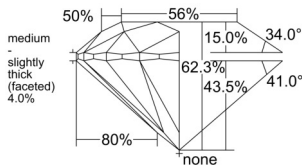

GIA®

FACSIMILE

GIA REPORT 6552437241

Verify this report at GIA.edu

GIA NATURAL DIAMOND DOSSIER®

June 09, 2026
GIA Report Number 6552437241
Shape and Cutting Style ..... Round Brilliant
Measurements ..... 4.28 - 4.31 x 2.68 mm

GRADING RESULTS

Carat Weight ..... 0.30 carat
Color Grade L
Clarity Grade VVS1
Cut Grade ..... Excellent

ADDITIONAL GRADING INFORMATION

Polish ..... Excellent
Symmetry ..... Excellent
Fluorescence ..... None
Clarity Characteristics ..... Feather
Inscription(s): GIA 6552437241

PROPORTIONS

GRADING SCALES

GIA COLOR SCALE	GIA CLARITY SCALE	GIA CUT SCALE	
D	FLAWLESS	EXCELLENT	
E	INTERNALLY FLAWLESS		
F		VVS₁	VERY GOOD
G	VVS₂		
H	VS₁	GOOD	
I	VS₂		
J	SI₁	FAIR	
K	SI₂		
L	I₁	POOR	
M			
N			
O	I₂		
P			
Q			
R	I₃		
S			
T			
U			
V			
W			
X			
Y			
Z