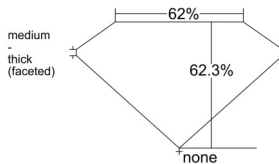

GIA®

FACSIMILE

GIA REPORT 6552437299

Verify this report at GIA.edu

GIA NATURAL DIAMOND DOSSIER®

June 09, 2026
GIA Report Number 6552437299
Shape and Cutting Style ..... Oval Brilliant
Measurements ..... 6.74 x 4.26 x 2.66 mm

GRADING RESULTS

Carat Weight ..... 0.50 carat
Color Grade ..... J
Clarity Grade VS1

ADDITIONAL GRADING INFORMATION

Polish ..... Excellent
Symmetry ..... Excellent
Fluorescence ..... Faint
Clarity Characteristics..... Needle, Crystal, Feather, Pinpoint
Inscription(s): GIA 6552437299

PROPORTIONS

Profile not to actual proportions

GRADING SCALES

GIA COLOR SCALE		GIA CLARITY SCALE	
COLORLESS	D	VERY VERY SLIGHTLY INCLUDED	FLAWLESS
	E		INTERNALLY FLAWLESS
	F		VVS₁
	G		VVS₂
	H		VS₁
	I		VS₂
	J		SI₁
	K		SI₂
	L		I₁
	M		I₂
NEAR COLORLESS	N	SLIGHTLY INCLUDED	I₃
	O		
	P		
	Q		
FAINT	R	INCLUDED	
	S		
	T		
	U		
VERT LIGHT	V		
	W		
	X		
	Y		
LIGHT	Z