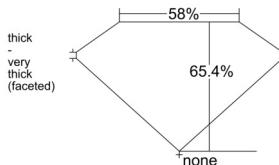

GIA®

FACSIMILE

GIA REPORT 6552438678

Verify this report at GIA.edu

GIA NATURAL DIAMOND DOSSIER®

June 09, 2026
GIA Report Number 6552438678
Shape and Cutting Style ..... Pear Brilliant
Measurements ..... 5.83 x 4.18 x 2.73 mm

GRADING RESULTS

Carat Weight ..... 0.41 carat
Color Grade ..... E
Clarity Grade VS1

ADDITIONAL GRADING INFORMATION

Polish ..... Very Good
Symmetry ..... Excellent
Fluorescence ..... Faint
Clarity Characteristics ..... Crystal
Inscription(s): GIA 6552438678

PROPORTIONS

Profile not to actual proportions

GRADING SCALES

GIA COLOR SCALE		GIA CLARITY SCALE			
COLORLESS	D	VERY VERY SLIGHTLY INCLUDED	FLAWLESS		
	E		INTERNALLY FLAWLESS		
	F	VERY SLIGHTLY INCLUDED	VVS₁		
	G		VVS₂		
	H		VS₁		
	NEAR COLORLESS	I	SLIGHTLY INCLUDED	VS₂	
		J		SI₁	
		FAINT	K	INCLUDED	SI₂
			L		I₁
			M		I₂
VERY LIGHT	N		INCLUDED	I₃	
	O				
	P				
	Q				
	LIGHT		R		
		S			
		T			
U					
V					
W					
X					
Y					
Z