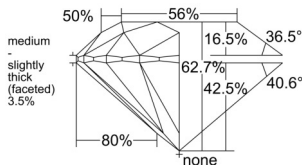

GIA®

FACSIMILE

GIA REPORT 6552440751

Verify this report at GIA.edu

GIA NATURAL DIAMOND DOSSIER®

June 09, 2026
GIA Report Number 6552440751
Shape and Cutting Style ..... Round Brilliant
Measurements ..... 5.90 - 5.94 x 3.71 mm

GRADING RESULTS

Carat Weight ..... 0.81 carat
Color Grade I
Clarity Grade VS1
Cut Grade ..... Excellent

ADDITIONAL GRADING INFORMATION

Polish ..... Excellent
Symmetry ..... Excellent
Fluorescence ..... None
Clarity Characteristics ..... Cloud
Inscription(s): GIA 6552440751

PROPORTIONS

Profile to actual proportions