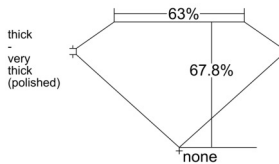

GIA®

FACSIMILE

GIA REPORT 6552443024

Verify this report at GIA.edu

GIA NATURAL DIAMOND DOSSIER®

June 09, 2026
GIA Report Number 6552443024
Shape and Cutting Style ..... Emerald Cut
Measurements ..... 5.47 x 3.92 x 2.66 mm

GRADING RESULTS

Carat Weight ..... 0.56 carat
Color Grade ..... D
Clarity Grade VS2

ADDITIONAL GRADING INFORMATION

Polish ..... Excellent
Symmetry ..... Excellent
Fluorescence ..... None
Clarity Characteristics ..... Crystal
Inscription(s): GIA 6552443024

PROPORTIONS

Profile not to actual proportions

GRADING SCALES

GIA COLOR SCALE		GIA CLARITY SCALE			
COLORLESS	D	VERY VERY SLIGHTLY INCLUDED	FLAWLESS		
	E		INTERNALLY FLAWLESS		
	F	VERY SLIGHTLY INCLUDED	VVS₁		
	G		VVS₂		
	H		VS₁		
	NEAR COLORLESS	I	SLIGHTLY INCLUDED	VS₂	
		J		SI₁	
		FAINT	K	INCLUDED	SI₂
			L		I₁
			M		I₂
VERT LIGHT	N	LIGHT	I₃		
	O				
	P				
	Q				
	R				
	S