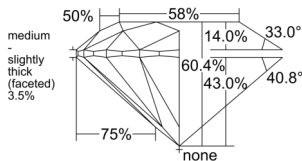

GIA®

FACSIMILE

GIA REPORT 6552445106

Verify this report at GIA.edu

GIA NATURAL DIAMOND DOSSIER®

June 08, 2026
GIA Report Number 6552445106
Shape and Cutting Style ..... Round Brilliant
Measurements ..... 4.38 - 4.41 x 2.66 mm

GRADING RESULTS

Carat Weight ..... 0.31 carat
Color Grade ..... E
Clarity Grade VS1
Cut Grade ..... Excellent

ADDITIONAL GRADING INFORMATION

Polish ..... Excellent
Symmetry ..... Excellent
Fluorescence ..... Strong Blue
Clarity Characteristics ..... Feather, Cloud
Inscription(s): GIA 6552445106

PROPORTIONS

Profile to actual proportions

GRADING SCALES

GIA COLOR SCALE	GIA CLARITY SCALE	GIA CUT SCALE	
D	FLAWLESS	EXCELLENT	
E	INTERNALLY FLAWLESS		
F		VVS₁	VERY GOOD
G	VVS₂		
H	VS₁	GOOD	
I	VS₂		
J	SI₁	FAIR	
K	SI₂		
L	I₁	POOR	
M	I₂		
N	I₃		
O			
P			
Q			
R			
S			
T			
U			
V			
W			
X			
Y			
Z