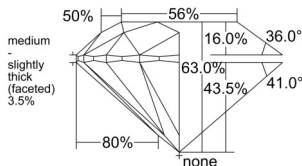

GIA®

FACSIMILE

GIA REPORT 6552445171

Verify this report at GIA.edu

GIA NATURAL DIAMOND DOSSIER®

June 08, 2026
GIA Report Number 6552445171
Shape and Cutting Style ..... Round Brilliant
Measurements ..... 4.73 - 4.75 x 2.99 mm

GRADING RESULTS

Carat Weight ..... 0.41 carat
Color Grade ..... K
Clarity Grade VVS2
Cut Grade ..... Excellent

ADDITIONAL GRADING INFORMATION

Polish ..... Excellent
Symmetry ..... Excellent
Fluorescence ..... Medium Blue
Clarity Characteristics ..... Needle, Surface Graining
Inscription(s): GIA 6552445171

PROPORTIONS

GRADING SCALES

GIA COLOR SCALE

COLORLESS	D
	E
	F
	G
	H
	I
	J
NEAR COLORLESS	K
	L
FAIN	M
	N
	O
	P
	Q
VERY LIGHT	R
	S
	T
	U
	V
	W
	X
	Y
LIGHT	Z

GIA CLARITY SCALE

FLAWLESS	INTERNAL FLAWLESS	
		FLAWLESS
VERY VERY SLIGHTLY INCLUDED	VVS₁	
	VVS₂	
VERY SLIGHTLY INCLUDED	VS₁	
	VS₂	
SLIGHTLY INCLUDED	SI₁	
	SI₂	
INCLUDED	I₁	
	I₂	
	I₃	

GIA CUT SCALE

EXCELLENT
VERY GOOD
GOOD
FAIR
POOR