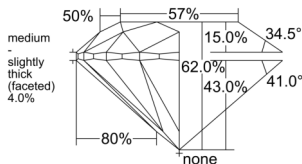

GIA®

FACSIMILE

GIA REPORT 6552445246

Verify this report at GIA.edu

GIA NATURAL DIAMOND DOSSIER®

June 09, 2026
GIA Report Number 6552445246
Shape and Cutting Style ..... Round Brilliant
Measurements ..... 4.78 - 4.81 x 2.97 mm

GRADING RESULTS

Carat Weight ..... 0.42 carat
Color Grade ..... F
Clarity Grade VS1
Cut Grade ..... Excellent

ADDITIONAL GRADING INFORMATION

Polish ..... Excellent
Symmetry ..... Excellent
Fluorescence ..... None
Clarity Characteristics ..... Feather, Cloud, Pinpoint
Inscription(s): GIA 6552445246

PROPORTIONS

Profile to actual proportions

GRADING SCALES

GIA COLOR SCALE

COLORLESS	D
	E
	F
	G
	H
	I
	J
NEAR COLORLESS	K
	L
Faint	M
	N
	O
	P
Very Light	Q
	R
	S
	T
	U
	V
Light	W
	X
	Y
	Z

GIA CLARITY SCALE

FLAWLESS	INTERNAL FLAWLESS	
		FLAWLESS
VERY VERY SLIGHTLY INCLUDED	VVS₁	
	VVS₂	
VERY SLIGHTLY INCLUDED	VS₁	
	VS₂	
SLIGHTLY INCLUDED	SI₁	
	SI₂	
INCLUDED	I₁	
	I₂	
	I₃	

GIA CUT SCALE

EXCELLENT
VERY GOOD
GOOD
FAIR
POOR