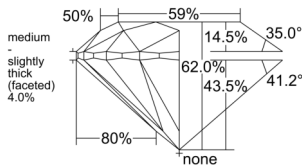

GIA®

FACSIMILE

GIA REPORT 6552445350

Verify this report at GIA.edu

GIA NATURAL DIAMOND DOSSIER®

June 11, 2026
GIA Report Number 6552445350
Shape and Cutting Style ..... Round Brilliant
Measurements ..... 4.28 - 4.30 x 2.66 mm

GRADING RESULTS

Carat Weight ..... 0.30 carat
Color Grade ..... F
Clarity Grade S11
Cut Grade ..... Excellent

ADDITIONAL GRADING INFORMATION

Polish ..... Excellent
Symmetry ..... Excellent
Fluorescence ..... None
Clarity Characteristics ..... Feather, Crystal
Inscription(s): GIA 6552445350

PROPORTIONS

Profile to actual proportions

GRADING SCALES

GIA COLOR SCALE	GIA CLARITY SCALE	GIA CUT SCALE	
D	FLAWLESS	EXCELLENT	
E	INTERNALLY FLAWLESS		
F		VVS₁	VERY GOOD
G	VVS₂		
H	VS₁	GOOD	
I	VS₂		
J	S1₁	FAIR	
K	S1₂		
L	I₁	POOR	
M	I₂		
N	I₃		
O			
P			
Q			
R			
S			
T			
U			
V			
W			
X			
Y			
Z