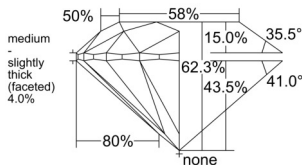

GIA®

FACSIMILE

GIA REPORT 6552445736

Verify this report at GIA.edu

GIA NATURAL DIAMOND DOSSIER®

June 09, 2026
GIA Report Number 6552445736
Shape and Cutting Style ..... Round Brilliant
Measurements ..... 4.71 - 4.73 x 2.94 mm

GRADING RESULTS

Carat Weight ..... 0.40 carat
Color Grade ..... E
Clarity Grade S11
Cut Grade ..... Excellent

ADDITIONAL GRADING INFORMATION

Polish ..... Excellent
Symmetry ..... Excellent
Fluorescence ..... Strong Blue
Clarity Characteristics ..... Crystal, Feather
Inscription(s): GIA 6552445736

PROPORTIONS

GRADING SCALES

GIA COLOR SCALE

COLOURLESS	D
	E
	F
	G
	H
	I
	J
NEAR COLOURLESS	K
	L
Faint	M
	N
	O
	P
	Q
	R
	S
	T
	U
	V
	W
	X
	Y
Light	Z

GIA CLARITY SCALE

FLAWLESS	INTERNAL FLAWLESS	
		FLAWLESS
VERY VERY SLIGHTLY INCLUDED	VVS₁	
	VVS₂	
VERY SLIGHTLY INCLUDED	VS₁	
	VS₂	
SLIGHTLY INCLUDED	SI₁	
	SI₂	
INCLUDED	I₁	
	I₂	
	I₃	

GIA CUT SCALE

EXCELLENT
VERY GOOD
GOOD
FAIR
POOR