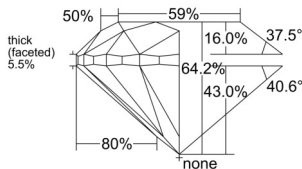

GIA®

FACSIMILE

GIA REPORT 6552446091

Verify this report at GIA.edu

GIA NATURAL DIAMOND DOSSIER®

June 11, 2026
GIA Report Number 6552446091
Shape and Cutting Style ..... Round Brilliant
Measurements ..... 5.98 - 6.04 x 3.86 mm

GRADING RESULTS

Carat Weight ..... 0.90 carat
Color Grade ..... G
Clarity Grade VS2
Cut Grade ..... Very Good

ADDITIONAL GRADING INFORMATION

Polish ..... Excellent
Symmetry ..... Very Good
Fluorescence ..... None
Clarity Characteristics ..... Cloud, Crystal
Inscription(s): GIA 6552446091

PROPORTIONS

Profile to actual proportions

GRADING SCALES

GIA COLOR SCALE	GIA CLARITY SCALE	GIA CUT SCALE	
D	FLAWLESS	EXCELLENT	
E	INTERNALLY FLAWLESS		
F		VVS₁	VERY GOOD
G	VVS₂		
H	VS₁	GOOD	
I	VS₂		
J	SI₁	FAIR	
K	SI₂		
L	I₁	POOR	
M	I₂		
N	I₃		
O			
P			
Q			
R			
S			
T			
U			
V			
W			
X			
Y			
Z