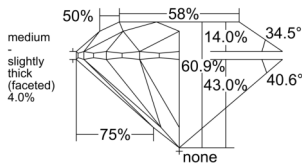

GIA®

FACSIMILE

GIA REPORT 6552446276

Verify this report at GIA.edu

GIA NATURAL DIAMOND DOSSIER®

June 08, 2026
GIA Report Number 6552446276
Shape and Cutting Style ..... Round Brilliant
Measurements ..... 5.69 - 5.71 x 3.47 mm

GRADING RESULTS

Carat Weight ..... 0.70 carat
Color Grade ..... H
Clarity Grade S11
Cut Grade ..... Excellent

ADDITIONAL GRADING INFORMATION

Polish ..... Excellent
Symmetry ..... Excellent
Fluorescence ..... None
Clarity Characteristics..... Crystal, Cloud, Feather
Inscription(s): GIA 6552446276

PROPORTIONS

Profile to actual proportions

GRADING SCALES

GIA COLOR SCALE	GIA CLARITY SCALE	GIA CUT SCALE	
D	FLAWLESS	EXCELLENT	
E	INTERNALLY FLAWLESS		
F		VVS₁	VERY GOOD
G	VVS₂		
H	VS₁	GOOD	
I	VS₂		
J	S1₁	FAIR	
K	S1₂		
L	I₁	POOR	
M	I₂		
N	I₃		
O			
P			
Q			
R			
S			
T			
U			
V			
W			
X			
Y			
Z