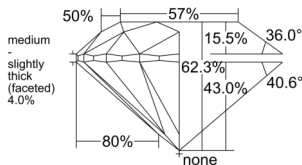

GIA®

FACSIMILE

GIA REPORT 6552446336

Verify this report at GIA.edu

GIA NATURAL DIAMOND DOSSIER®

June 09, 2026
GIA Report Number 6552446336
Shape and Cutting Style ..... Round Brilliant
Measurements ..... 4.49 - 4.52 x 2.80 mm

GRADING RESULTS

Carat Weight ..... 0.35 carat
Color Grade ..... F
Clarity Grade S11
Cut Grade ..... Excellent

ADDITIONAL GRADING INFORMATION

Polish ..... Excellent
Symmetry ..... Excellent
Fluorescence ..... None
Clarity Characteristics..... Cloud, Crystal, Feather
Inscription(s): GIA 6552446336

PROPORTIONS

Profile to actual proportions

GRADING SCALES

GIA COLOR SCALE	GIA CLARITY SCALE	GIA CUT SCALE
Colorless	Flawless	Excellent
Near Colorless	Internally Flawless	
Faint	VVS₁	Very Good
Very Light	VVS₂	
Light	VS₁	Good
	VS₂	
	S1₁	Fair
	S1₂	
	I₁	Poor
	I₂	
	I₃