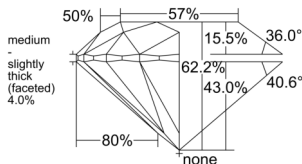

GIA®

FACSIMILE

GIA REPORT 6552446918

Verify this report at GIA.edu

GIA NATURAL DIAMOND DOSSIER®

June 09, 2026
GIA Report Number 6552446918
Shape and Cutting Style ..... Round Brilliant
Measurements ..... 4.70 - 4.73 x 2.93 mm

GRADING RESULTS

Carat Weight ..... 0.40 carat
Color Grade ..... F
Clarity Grade S11
Cut Grade ..... Excellent

ADDITIONAL GRADING INFORMATION

Polish ..... Excellent
Symmetry ..... Excellent
Fluorescence ..... None
Clarity Characteristics ..... Feather
Inscription(s): GIA 6552446918

PROPORTIONS

GRADING SCALES

GIA COLOR SCALE

COLOURLESS	D
	E
	F
	G
	H
	I
	J
NEAR COLOURLESS	K
	L
FAIN	M
	N
	O
	P
VERY LIGHT	Q
	R
	S
	T
	U
	V
	W
	X
	Y
LIGHT	Z

GIA CLARITY SCALE

FLAWLESS	INTERNAL FLAWLESS	
		FLAWLESS
VERY VERY SLIGHTLY INCLUDED	VVS₁	
	VVS₂	
VERY SLIGHTLY INCLUDED	VS₁	
	VS₂	
SLIGHTLY INCLUDED	SI₁	
	SI₂	
INCLUDED	I₁	
	I₂	
	I₃	

GIA CUT SCALE

EXCELLENT
VERY GOOD
GOOD
FAIR
POOR