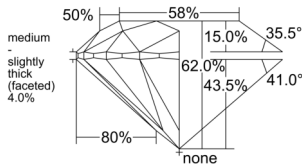

GIA®

FACSIMILE

GIA REPORT 6552447234

Verify this report at GIA.edu

GIA NATURAL DIAMOND DOSSIER®

June 09, 2026
GIA Report Number 6552447234
Shape and Cutting Style ..... Round Brilliant
Measurements ..... 4.47 - 4.48 x 2.78 mm

GRADING RESULTS

Carat Weight ..... 0.34 carat
Color Grade ..... G
Clarity Grade VS2
Cut Grade ..... Excellent

ADDITIONAL GRADING INFORMATION

Polish ..... Excellent
Symmetry ..... Excellent
Fluorescence ..... Faint
Clarity Characteristics ..... Crystal
Inscription(s): GIA 6552447234

PROPORTIONS

GRADING SCALES

GIA COLOR SCALE	GIA CLARITY SCALE	GIA CUT SCALE	
D	FLAWLESS	EXCELLENT	
E	INTERNALLY FLAWLESS		
F		VVS₁	VERY GOOD
G	VVS₂		
H	VS₁	GOOD	
I	VS₂		
J	SI₁	FAIR	
K	SI₂		
L	I₁	POOR	
M	I₂		
N	I₃		
O			
P			
Q			
R			
S			
T			
U			
V			
W			
X			
Y			
Z