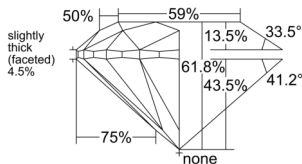

GIA®

FACSIMILE

GIA REPORT 6552447321

Verify this report at GIA.edu

GIA NATURAL DIAMOND DOSSIER®

June 08, 2026
GIA Report Number 6552447321
Shape and Cutting Style ..... Round Brilliant
Measurements ..... 4.69 - 4.72 x 2.91 mm

GRADING RESULTS

Carat Weight ..... 0.40 carat
Color Grade ..... G
Clarity Grade VVS1
Cut Grade ..... Excellent

ADDITIONAL GRADING INFORMATION

Polish ..... Excellent
Symmetry ..... Excellent
Fluorescence ..... None
Clarity Characteristics ..... Pinpoint, Feather
Inscription(s): GIA 6552447321

PROPORTIONS

Profile to actual proportions