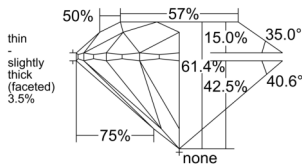

GIA®

FACSIMILE

GIA REPORT 6552451587

Verify this report at GIA.edu

GIA NATURAL DIAMOND DOSSIER®

June 09, 2026
GIA Report Number 6552451587
Shape and Cutting Style ..... Round Brilliant
Measurements ..... 5.69 - 5.71 x 3.50 mm

GRADING RESULTS

Carat Weight ..... 0.70 carat
Color Grade I
Clarity Grade S11
Cut Grade ..... Excellent

ADDITIONAL GRADING INFORMATION

Polish ..... Excellent
Symmetry ..... Excellent
Fluorescence ..... None
Clarity Characteristics..... Cloud, Feather, Crystal
Inscription(s): GIA 6552451587

PROPORTIONS

Profile to actual proportions

GRADING SCALES

GIA COLOR SCALE	GIA CLARITY SCALE	GIA CUT SCALE	
D	FLAWLESS	EXCELLENT	
E	INTERNALLY FLAWLESS		
F		VVS₁	VERY GOOD
G	VVS₂		
H	VS₁	GOOD	
I	VS₂		
J	S1₁	FAIR	
K	S1₂		
L	I₁	POOR	
M	I₂		
N	I₃		
O			
P			
Q			
R			
S			
T			
U			
V			
W			
X			
Y			
Z