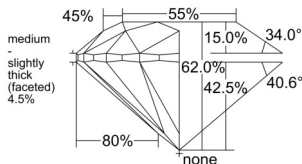

GIA®

FACSIMILE

GIA REPORT 6552452064

Verify this report at GIA.edu

GIA NATURAL DIAMOND DOSSIER®

June 09, 2026
GIA Report Number 6552452064
Shape and Cutting Style ..... Round Brilliant
Measurements ..... 4.70 - 4.73 x 2.92 mm

GRADING RESULTS

Carat Weight ..... 0.40 carat
Color Grade I
Clarity Grade VS1
Cut Grade ..... Excellent

ADDITIONAL GRADING INFORMATION

Polish ..... Excellent
Symmetry ..... Excellent
Fluorescence ..... Faint
Clarity Characteristics..... Cloud, Feather, Needle
Inscription(s): GIA 6552452064

PROPORTIONS

Profile to actual proportions

GRADING SCALES

GIA COLOR SCALE

COLORLESS	D
	E
	F
	G
	H
	I
	J
NEAR COLORLESS	K
	L
FAIN	M
	N
	O
	P
VERY LIGHT	Q
	R
	S
	T
	U
	V
	W
	X
	Y
LIGHT	Z

GIA CLARITY SCALE

FLAWLESS	INTERNAL FLAWLESS	
		FLAWLESS
VERY VERY SLIGHTLY INCLUDED	VVS₁	
	VVS₂	
VERY SLIGHTLY INCLUDED	VS₁	
	VS₂	
SLIGHTLY INCLUDED	SI₁	
	SI₂	
INCLUDED	I₁	
	I₂	
	I₃	

GIA CUT SCALE

EXCELLENT
VERY GOOD
GOOD
FAIR
POOR