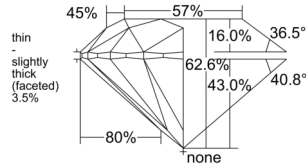

GIA®

FACSIMILE

GIA REPORT 6552454207

Verify this report at GIA.edu

GIA NATURAL DIAMOND DOSSIER®

June 10, 2026
GIA Report Number **6552454207**
Shape and Cutting Style ..... **Round Brilliant**
Measurements ..... **5.65 - 5.67 x 3.54 mm**

GRADING RESULTS

Carat Weight ..... **0.70 carat**
Color Grade ..... **H**
Clarity Grade **VVS1**
Cut Grade ..... **Excellent**

ADDITIONAL GRADING INFORMATION

Polish ..... **Excellent**
Symmetry ..... **Excellent**
Fluorescence ..... **None**
Clarity Characteristics..... **Feather, Indented Natural**
Inscription(s): **GIA 6552454207**

PROPORTIONS

GRADING SCALES

GIA COLOR SCALE	GIA CLARITY SCALE	GIA CUT SCALE	
D	FLAWLESS	EXCELLENT	
E	INTERNALLY FLAWLESS		
F		VVS₁	VERY GOOD
G	VVS₂		
H	VS₁	GOOD	
I	VS₂		
J	SI₁	FAIR	
K	SI₂		
L	I₁	POOR	
M			
N			
O	I₂		
P			
Q			
R	I₃		
S			
T			
U			
V			
W			
X			
Y			
Z