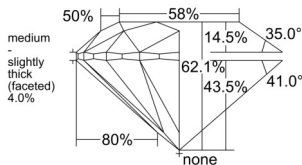

GIA®

FACSIMILE

GIA REPORT 6552454279

Verify this report at GIA.edu

GIA NATURAL DIAMOND DOSSIER®

June 09, 2026
GIA Report Number 6552454279
Shape and Cutting Style ..... Round Brilliant
Measurements ..... 5.21 - 5.25 x 3.25 mm

GRADING RESULTS

Carat Weight ..... 0.55 carat
Color Grade ..... E
Clarity Grade VS1
Cut Grade ..... Excellent

ADDITIONAL GRADING INFORMATION

Polish ..... Excellent
Symmetry ..... Excellent
Fluorescence ..... None
Clarity Characteristics ..... Cloud
Inscription(s): GIA 6552454279

PROPORTIONS

GRADING SCALES

GIA COLOR SCALE

COLOREDNESS	D
	E
	F
	G
	H
	I
	J
NEAR COLORLESS	K
	L
	M
Faint	N
	O
	P
	Q
	R
	S
	T
	U
	V
	W
	X
	Y
LIGHT	Z

GIA CLARITY SCALE

FLAWLESS	INTERNAL FLAWLESS	
		EXCELLENT
VERY VERY SLIGHTLY INCLUDED	VVS₁	VERY GOOD
VERY SLIGHTLY INCLUDED	VVS₂	
SLIGHTLY INCLUDED	VS₁	GOOD
	VS₂	
INCLUDED	SI₁	FAIR
	SI₂	
INCLUDED	I₁	POOR
	I₂	
	I₃