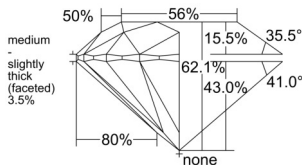

GIA®

FACSIMILE

GIA REPORT 6552454366

Verify this report at GIA.edu

GIA NATURAL DIAMOND DOSSIER®

June 10, 2026
GIA Report Number 6552454366
Shape and Cutting Style ..... Round Brilliant
Measurements ..... 3.76 - 3.78 x 2.34 mm

GRADING RESULTS

Carat Weight ..... 0.20 carat
Color Grade I
Clarity Grade VVS1
Cut Grade ..... Excellent

ADDITIONAL GRADING INFORMATION

Polish ..... Excellent
Symmetry ..... Excellent
Fluorescence ..... Strong Blue
Clarity Characteristics ..... Pinpoint
Inscription(s): GIA 6552454366

PROPORTIONS

Profile to actual proportions

GRADING SCALES

GIA COLOR SCALE

COLORLESS	D
	E
	F
	G
	H
	I
	J
NEAR COLORLESS	K
	L
FAIN	M
	N
	O
	P
VERY LIGHT	Q
	R
	S
	T
	U
	V
	W
	X
	Y
LIGHT	Z

GIA CLARITY SCALE

	FLAWLESS
	INTERNALLY FLAWLESS
VERY VERY SLIGHTLY INCLUDED	VVS₁
	VVS₂
VERY SLIGHTLY INCLUDED	VS₁
	VS₂
SLIGHTLY INCLUDED	SI₁
	SI₂
	I₁
	I₂
INCLUDED	I₃

GIA CUT SCALE

	EXCELLENT
	VERY GOOD
	GOOD
	FAIR
	POOR