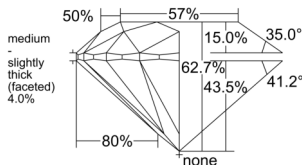

GIA®

FACSIMILE

GIA REPORT 6552454958

Verify this report at GIA.edu

GIA NATURAL DIAMOND DOSSIER®

June 11, 2026
GIA Report Number 6552454958
Shape and Cutting Style ..... Round Brilliant
Measurements ..... 4.38 - 4.40 x 2.76 mm

GRADING RESULTS

Carat Weight ..... 0.32 carat
Color Grade L
Clarity Grade VS1
Cut Grade ..... Excellent

ADDITIONAL GRADING INFORMATION

Polish ..... Excellent
Symmetry ..... Excellent
Fluorescence ..... Faint
Clarity Characteristics ..... Cloud, Pinpoint
Inscription(s): GIA 6552454958

PROPORTIONS

GRADING SCALES

GIA COLOR SCALE	GIA CLARITY SCALE	GIA CUT SCALE
COLOURLESS	FLAWLESS	EXCELLENT
D	INTERNALLY FLAWLESS	
E	VVS₁	VERY GOOD
F		
G	VS₁	GOOD
H		
I	SI₁	FAIR
J		
K	I₁	POOR
L		
M	I₂	
N		
O	I₃	
P		
VERY LIGHT		
Q		
R		
S		
T		
U		
VERY LIGHT		
V		
W		
X		
Y		
Z