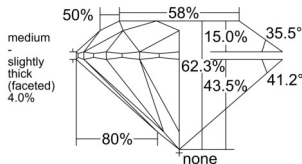

GIA®

FACSIMILE

GIA REPORT 6552455084

Verify this report at GIA.edu

GIA NATURAL DIAMOND DOSSIER®

June 10, 2026
GIA Report Number 6552455084
Shape and Cutting Style ..... Round Brilliant
Measurements ..... 5.17 - 5.18 x 3.23 mm

GRADING RESULTS

Carat Weight ..... 0.53 carat
Color Grade ..... D
Clarity Grade VS1
Cut Grade ..... Excellent

ADDITIONAL GRADING INFORMATION

Polish ..... Excellent
Symmetry ..... Excellent
Fluorescence ..... Faint
Clarity Characteristics..... Crystal, Cloud, Feather, Pinpoint
Inspection(s): GIA 6552455084

PROPORTIONS

GRADING SCALES

GIA COLOR SCALE	GIA CLARITY SCALE	GIA CUT SCALE
COLOURLESS	FLAWLESS	EXCELLENT
D	INTERNALLY FLAWLESS	
E	VVS₁	VERY GOOD
F		
G	VS₁	GOOD
H		
I	SI₁	FAIR
J		
K	I₁	POOR
L		
M	I₂	
N	I₃	
O		
P		
Q		
R		
S		
T		
U		
V		
W		
X		
Y		
Z