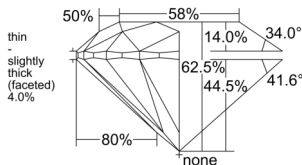

GIA®

FACSIMILE

GIA NATURAL DIAMOND DOSSIER®

June 11, 2026
GIA Report Number 6552455284
Shape and Cutting Style ..... Round Brilliant
Measurements ..... 4.27 - 4.30 x 2.68 mm

GRADING RESULTS

Carat Weight ..... 0.30 carat
Color Grade I
Clarity Grade VVS2
Cut Grade ..... Excellent

ADDITIONAL GRADING INFORMATION

Polish ..... Very Good
Symmetry ..... Excellent
Fluorescence ..... None
Clarity Characteristics..... Pinpoint, Feather, Indented Natural
Inscription(s): GIA 6552455284

GIA REPORT 6552455284

Verify this report at GIA.edu

PROPORTIONS

GRADING SCALES

GIA COLOR SCALE	GIA CLARITY SCALE	GIA CUT SCALE	
D	FLAWLESS	EXCELLENT	
E	INTERNALLY FLAWLESS		
F		VVS₁	VERY GOOD
G	VVS₂		
H	VS₁	GOOD	
I	VS₂		
J	SI₁	FAIR	
K	SI₂		
L	I₁	POOR	
M	I₂		
N	I₃		
O			
P			
Q			
R			
S			
T			
U			
V			
W			
X			
Y			
Z