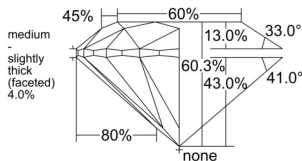

GIA®

FACSIMILE

GIA REPORT 6552455338

Verify this report at GIA.edu

GIA NATURAL DIAMOND DOSSIER®

June 11, 2026
GIA Report Number 6552455338
Shape and Cutting Style ..... Round Brilliant
Measurements ..... 4.94 - 4.96 x 2.99 mm

GRADING RESULTS

Carat Weight ..... 0.45 carat
Color Grade I
Clarity Grade VS1
Cut Grade ..... Excellent

ADDITIONAL GRADING INFORMATION

Polish ..... Excellent
Symmetry ..... Excellent
Fluorescence ..... None
Clarity Characteristics..... Cloud, Pinpoint, Needle
Inscription(s): GIA 6552455338

PROPORTIONS

Profile to actual proportions

GRADING SCALES

GIA COLOR SCALE	GIA CLARITY SCALE	GIA CUT SCALE	
D	FLAWLESS	EXCELLENT	
E	INTERNALLY FLAWLESS		
F		VVS₁	VERY GOOD
G	VVS₂		
H	VS₁	GOOD	
I	VS₂		
J	SI₁	FAIR	
K	SI₂		
L	I₁	POOR	
M	I₂		
N	I₃		
O			
P			
Q			
R			
S			
T			
U			
V			
W			
X			
Y			
Z