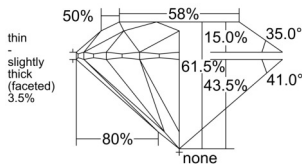

GIA®

FACSIMILE

GIA REPORT 6552456967

Verify this report at GIA.edu

GIA NATURAL DIAMOND DOSSIER®

June 10, 2026
GIA Report Number 6552456967
Shape and Cutting Style ..... Round Brilliant
Measurements ..... 5.77 - 5.80 x 3.56 mm

GRADING RESULTS

Carat Weight ..... 0.73 carat
Color Grade ..... F
Clarity Grade VS1
Cut Grade ..... Excellent

ADDITIONAL GRADING INFORMATION

Polish ..... Excellent
Symmetry ..... Excellent
Fluorescence ..... None
Clarity Characteristics ..... Feather, Cloud, Pinpoint
Inscription(s): GIA 6552456967

PROPORTIONS

GRADING SCALES

GIA COLOR SCALE

COLORESS	D
	E
	F
	G
	H
	I
	J
NEAR COLORESS	K
	L
FANIT	M
	N
	O
	P
	Q
	R
	S
	T
	U
	V
	W
	X
	Y
	Z

GIA CLARITY SCALE

	FLAWLESS
	INTERNALLY FLAWLESS
VERY VERY SLIGHTLY INCLUDED	VVS₁
	VVS₂
VERY SLIGHTLY INCLUDED	VS₁
	VS₂
SLIGHTLY INCLUDED	SI₁
	SI₂
INCLUDED	I₁
	I₂
	I₃

GIA CUT SCALE

	EXCELLENT
	VERY GOOD
	GOOD
	FAIR
	POOR