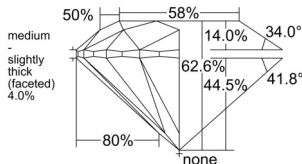

GIA®

FACSIMILE

GIA NATURAL DIAMOND DOSSIER®

June 12, 2026
GIA Report Number 6552457650
Shape and Cutting Style ..... Round Brilliant
Measurements ..... 4.91 - 4.92 x 3.08 mm

GRADING RESULTS

Carat Weight ..... 0.45 carat
Color Grade ..... J
Clarity Grade VS1
Cut Grade ..... Excellent

ADDITIONAL GRADING INFORMATION

Polish ..... Excellent
Symmetry ..... Excellent
Fluorescence ..... None
Clarity Characteristics ..... Feather, Cloud
Inscription(s): GIA 6552457650

GIA REPORT 6552457650

Verify this report at GIA.edu

PROPORTIONS

Profile to actual proportions