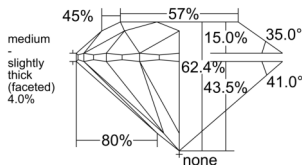

GIA®

FACSIMILE

GIA REPORT 6552464436

Verify this report at GIA.edu

GIA NATURAL DIAMOND DOSSIER®

June 11, 2026
GIA Report Number 6552464436
Shape and Cutting Style ..... Round Brilliant
Measurements ..... 4.29 - 4.31 x 2.68 mm

GRADING RESULTS

Carat Weight ..... 0.30 carat
Color Grade ..... G
Clarity Grade VS2
Cut Grade ..... Excellent

ADDITIONAL GRADING INFORMATION

Polish ..... Excellent
Symmetry ..... Excellent
Fluorescence ..... None
Clarity Characteristics ..... Cloud, Crystal, Feather
Inscription(s): GIA 6552464436

PROPORTIONS

GRADING SCALES

GIA COLOR SCALE	GIA CLARITY SCALE	GIA CUT SCALE	
D	FLAWLESS	EXCELLENT	
E	INTERNALLY FLAWLESS		
F		VVS₁	VERY GOOD
G	VVS₂		
H	VS₁	GOOD	
I	VS₂		
J	SI₁	FAIR	
K	SI₂		
L	I₁	POOR	
M	I₂		
N	I₃		
O			
P			
Q			
R			
S			
T			
U			
V			
W			
X			
Y			
Z