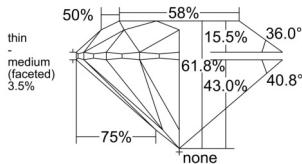

GIA®

FACSIMILE

GIA REPORT 6552464642

Verify this report at GIA.edu

GIA NATURAL DIAMOND DOSSIER®

June 12, 2026
GIA Report Number 6552464642
Shape and Cutting Style ..... Round Brilliant
Measurements ..... 4.49 - 4.50 x 2.78 mm

GRADING RESULTS

Carat Weight ..... 0.34 carat
Color Grade ..... E
Clarity Grade VS2
Cut Grade ..... Excellent

ADDITIONAL GRADING INFORMATION

Polish ..... Excellent
Symmetry ..... Excellent
Fluorescence ..... Strong Blue
Clarity Characteristics ..... Crystal, Cloud, Feather
Inscription(s): GIA 6552464642

PROPORTIONS

GRADING SCALES

GIA COLOR SCALE	GIA CLARITY SCALE	GIA CUT SCALE
COLOURLESS	FLAWLESS	EXCELLENT
D	INTERNALLY FLAWLESS	
E	VVS₁	VERY GOOD
F		
G	VVS₂	
H	VS₁	GOOD
I		
J	VS₂	
K	SI₁	FAIR
L		
M	SI₂	
N	I₁	POOR
O		
P	I₂	
Q	I₃	
R		
S		
T		
U		
V		
W		
X		
Y		
Z