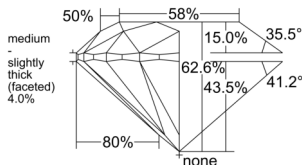

GIA®

FACSIMILE

GIA REPORT 6552465806

Verify this report at GIA.edu

GIA NATURAL DIAMOND DOSSIER®

June 11, 2026
GIA Report Number 6552465806
Shape and Cutting Style ..... Round Brilliant
Measurements ..... 4.42 - 4.46 x 2.78 mm

GRADING RESULTS

Carat Weight ..... 0.34 carat
Color Grade ..... F
Clarity Grade VS1
Cut Grade ..... Excellent

ADDITIONAL GRADING INFORMATION

Polish ..... Excellent
Symmetry ..... Excellent
Fluorescence ..... None
Clarity Characteristics ..... Cloud, Pinpoint
Inscription(s): GIA 6552465806

PROPORTIONS

GRADING SCALES

GIA COLOR SCALE

COLORLESS	D
	E
	F
	G
	H
	I
	J
NEAR COLORLESS	K
	L
FAIN	M
	N
	O
	P
VERY LIGHT	Q
	R
	S
	T
	U
	V
	W
	X
	Y
LIGHT	Z

GIA CLARITY SCALE

FLAWLESS	INTERNAL FLAWLESS	
		FLAWLESS
VERY VERY SLIGHTLY INCLUDED	VVS₁	
	VVS₂	
VERY SLIGHTLY INCLUDED	VS₁	
	VS₂	
SLIGHTLY INCLUDED	SI₁	
	SI₂	
INCLUDED	I₁	
	I₂	
	I₃	

GIA CUT SCALE

EXCELLENT
VERY GOOD
GOOD
FAIR
POOR