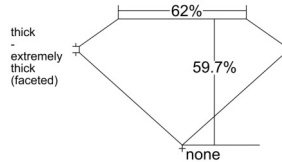

GIA®

FACSIMILE

GIA REPORT 6552468246

Verify this report at GIA.edu

GIA NATURAL DIAMOND DOSSIER®

June 12, 2026
GIA Report Number 6552468246
Shape and Cutting Style ..... Pear Brilliant
Measurements ..... 5.77 x 3.87 x 2.31 mm

GRADING RESULTS

Carat Weight ..... 0.32 carat
Color Grade ..... D
Clarity Grade VS1

ADDITIONAL GRADING INFORMATION

Polish ..... Very Good
Symmetry ..... Very Good
Fluorescence ..... None
Clarity Characteristics ..... Cloud
Inscription(s): GIA 6552468246

PROPORTIONS

Profile not to actual proportions

GRADING SCALES

GIA COLOR SCALE		GIA CLARITY SCALE	
COLORLESS	D	VERY VERY SLIGHTLY INCLUDED	FLAWLESS
	E		INTERNALLY FLAWLESS
	F		VS₁
	G		VS₂
	H		VS₁
	I		VS₂
	J		SI₁
	K		SI₂
	L		I₁
	M		I₂
NEAR COLORLESS	N	SLIGHTLY INCLUDED	I₃
	O		
	P		
	Q		
FAINT	R	INCLUDED	
	S		
	T		
	U		
VERY LIGHT	V		
	W		
	X		
	Y		
LIGHT	Z