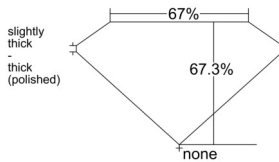

GIA®

FACSIMILE

GIA REPORT 6552470432

Verify this report at GIA.edu

GIA NATURAL DIAMOND DOSSIER®

June 13, 2026
GIA Report Number 6552470432
Shape and Cutting Style ..... **Cut-Cornered Rectangular Modified Brilliant**
Measurements ..... 5.42 x 4.01 x 2.70 mm

GRADING RESULTS

Carat Weight ..... 0.51 carat
Color Grade I
Clarity Grade VS1

ADDITIONAL GRADING INFORMATION

Polish ..... Very Good
Symmetry ..... Good
Fluorescence ..... Faint
Clarity Characteristics..... Crystal, Needle, Pinpoint
Inscription(s): GIA 6552470432

PROPORTIONS

Profile not to actual proportions

GRADING SCALES

GIA COLOR SCALE		GIA CLARITY SCALE			
COLORLESS	D	VERY VERY SLIGHTLY INCLUDED	FLAWLESS		
	E		INTERNALLY FLAWLESS		
	F		VVS₁		
	G		VVS₂		
	NEAR COLORLESS	H	VERY SLIGHTLY INCLUDED	VS₁	
		I		VS₂	
		FAINT	J	SLIGHTLY INCLUDED	S₁
			K		S₂
	L		I₁		
	LIGHT		M	INCLUDED	I₂
N			I₃		
O					
P					
Q					
R					
S					
T					
U					
V					
W					
X					
Y					
Z