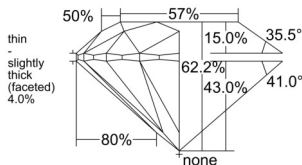

GIA®

FACSIMILE

GIA NATURAL DIAMOND DOSSIER®

June 11, 2026
GIA Report Number 6552472423
Shape and Cutting Style ..... Round Brilliant
Measurements ..... 5.25 - 5.28 x 3.28 mm

GRADING RESULTS

Carat Weight ..... 0.56 carat
Color Grade ..... D
Clarity Grade S11
Cut Grade ..... Excellent

ADDITIONAL GRADING INFORMATION

Polish ..... Very Good
Symmetry ..... Excellent
Fluorescence ..... Medium Blue
Clarity Characteristics ..... Crystal
Inscription(s): GIA 6552472423

GIA REPORT 6552472423

Verify this report at GIA.edu

PROPORTIONS

GRADING SCALES

GIA COLOR SCALE

COLORESS	D
	E
	F
	G
	H
	I
	J
NEAR COLORESS	K
	L
FANT	M
	N
	O
	P
VERY LIGHT	Q
	R
	S
	T
	U
	V
	W
	X
	Y
LIGHT	Z

GIA CLARITY SCALE

FLAWLESS	VERY VERY SLIGHTLY INCLUDED	VVS₁	
			VVS₂
INTERNALLY FLAWLESS	VERY SLIGHTLY INCLUDED	VS₁	
		VS₂	
SLIGHTLY INCLUDED	INCLUDED	SI₁	
		SI₂	
INCLUDED		I₁	
		I₂	
		I₃	

GIA CUT SCALE

EXCELLENT	VERY GOOD	GOOD	FAIR	POOR