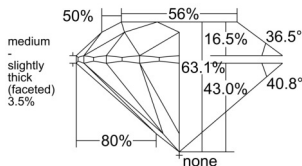

GIA®

FACSIMILE

GIA REPORT 6552472961

Verify this report at GIA.edu

GIA NATURAL DIAMOND DOSSIER®

June 11, 2026
GIA Report Number 6552472961
Shape and Cutting Style ..... Round Brilliant
Measurements ..... 5.33 - 5.37 x 3.38 mm

GRADING RESULTS

Carat Weight ..... 0.60 carat
Color Grade ..... F
Clarity Grade VS1
Cut Grade ..... Excellent

ADDITIONAL GRADING INFORMATION

Polish ..... Excellent
Symmetry ..... Excellent
Fluorescence ..... None
Clarity Characteristics..... Crystal, Needle, Cloud, Pinpoint
Inscription(s): GIA 6552472961

PROPORTIONS

GRADING SCALES

GIA COLOR SCALE	GIA CLARITY SCALE	GIA CUT SCALE
COLOURLESS	FLAWLESS	EXCELLENT
D	INTERNALLY FLAWLESS	
E	VVS₁	VERY GOOD
F		
G	VVS₂	
H	VS₁	GOOD
I		
J	VS₂	
K	SI₁	FAIR
L		
M	SI₂	
N	I₁	POOR
O		
P	I₂	
Q	I₃	
R		
S		
T		
U		
V		
W		
X		
Y		
Z