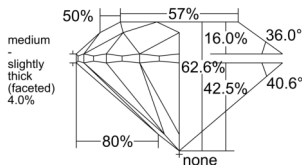

GIA®

FACSIMILE

GIA NATURAL DIAMOND DOSSIER®

June 15, 2026
GIA Report Number 6552473987
Shape and Cutting Style ..... Round Brilliant
Measurements ..... 5.36 - 5.39 x 3.37 mm

GRADING RESULTS

Carat Weight ..... 0.61 carat
Color Grade ..... H
Clarity Grade VS1
Cut Grade ..... Excellent

ADDITIONAL GRADING INFORMATION

Polish ..... Excellent
Symmetry ..... Excellent
Fluorescence ..... Strong Blue
Clarity Characteristics ..... Crystal, Pinpoint
Inscription(s): GIA 6552473987

GIA REPORT 6552473987

Verify this report at GIA.edu

PROPORTIONS

Profile to actual proportions

GRADING SCALES

GIA COLOR SCALE

COLORLESS	D
	E
	F
	G
	H
	I
	J
NEAR COLORLESS	K
	L
Faint	M
	N
	O
	P
Very Light	Q
	R
	S
	T
	U
	V
	W
	X
	Y
Light	Z

GIA CLARITY SCALE

FLAWLESS	VERY VERY SLIGHTLY INCLUDED	VS₁	VS₂	VS₁	VS₂	SL₁	SL₂	I₁	I₂	I₃	
											INTERNALLY FLAWLESS

GIA CUT SCALE

EXCELLENT
VERY GOOD
GOOD
FAIR
POOR