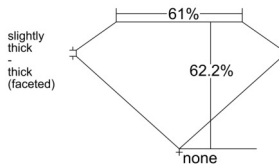

GIA®

FACSIMILE

GIA REPORT 6552474354

Verify this report at GIA.edu

GIA NATURAL DIAMOND DOSSIER®

June 12, 2026
GIA Report Number 6552474354
Shape and Cutting Style ..... Pear Brilliant
Measurements ..... 6.92 x 4.47 x 2.78 mm

GRADING RESULTS

Carat Weight ..... 0.50 carat
Color Grade ..... D
Clarity Grade VS1

ADDITIONAL GRADING INFORMATION

Polish ..... Excellent
Symmetry ..... Excellent
Fluorescence ..... Faint
Clarity Characteristics ..... Feather, Pinpoint
Inscription(s): GIA 6552474354

PROPORTIONS

Profile not to actual proportions

GRADING SCALES

GIA COLOR SCALE		GIA CLARITY SCALE			
COLORLESS	D	VERY VERY SLIGHTLY INCLUDED	FLAWLESS		
	E		INTERNALLY FLAWLESS		
	F	VERY SLIGHTLY INCLUDED	VS₁		
	G		VS₂		
	H		VS₁		
	NEAR COLORLESS	I	SLIGHTLY INCLUDED	VS₂	
		J		SI₁	
		FAINT	K	INCLUDED	SI₂
			L		I₁
			M		I₂
VERT LIGHT	N	LIGHT	I₃		
	O				
	P				
	Q				
	R