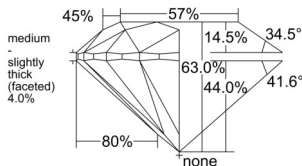

GIA®

FACSIMILE

GIA REPORT 6552475374

Verify this report at GIA.edu

GIA NATURAL DIAMOND DOSSIER®

June 15, 2026
GIA Report Number 6552475374
Shape and Cutting Style ..... Round Brilliant
Measurements ..... 4.69 - 4.73 x 2.97 mm

GRADING RESULTS

Carat Weight ..... 0.40 carat
Color Grade ..... J
Clarity Grade VVS1
Cut Grade ..... Excellent

ADDITIONAL GRADING INFORMATION

Polish ..... Excellent
Symmetry ..... Excellent
Fluorescence ..... None
Clarity Characteristics ..... Pinpoint, Feather, Cavity
Inscription(s): GIA 6552475374

PROPORTIONS

Profile to actual proportions

GRADING SCALES

GIA COLOR SCALE	GIA CLARITY SCALE	GIA CUT SCALE	
D	FLAWLESS	EXCELLENT	
E	INTERNALLY FLAWLESS		
F		VVS₁	VERY GOOD
G	VVS₂		
H	VS₁	GOOD	
I	VS₂		
J	SI₁	FAIR	
K	SI₂		
L	I₁	POOR	
M	I₂		
N	I₃		
O			
P			
Q			
R			
S			
T			
U			
V			
W			
X			
Y			
Z