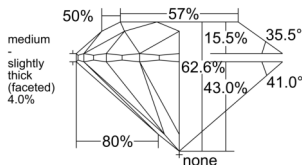

GIA®

FACSIMILE

GIA REPORT 6552475538

Verify this report at GIA.edu

GIA NATURAL DIAMOND DOSSIER®

June 12, 2026
GIA Report Number 6552475538
Shape and Cutting Style ..... Round Brilliant
Measurements ..... 4.91 - 4.93 x 3.08 mm

GRADING RESULTS

Carat Weight ..... 0.46 carat
Color Grade ..... G
Clarity Grade VS2
Cut Grade ..... Excellent

ADDITIONAL GRADING INFORMATION

Polish ..... Excellent
Symmetry ..... Excellent
Fluorescence ..... None
Clarity Characteristics..... Crystal, Knot, Indented Natural
Inspection(s): GIA 6552475538

PROPORTIONS

GRADING SCALES

GIA COLOR SCALE

COLORESS	D
	E
	F
	G
	H
	I
	J
NEAR COLORESS	K
	L
FANIT	M
	N
	O
	P
VERY LIGHT	Q
	R
	S
	T
	U
	V
	W
	X
	Y
LIGHT	Z

GIA CLARITY SCALE

FLAWLESS	INTERNAL FLAWLESS	
		FLAWLESS
VERY VERY SLIGHTLY INCLUDED	VVS₁	
	VVS₂	
VERY SLIGHTLY INCLUDED	VS₁	
	VS₂	
SLIGHTLY INCLUDED	SI₁	
	SI₂	
INCLUDED	I₁	
	I₂	
	I₃	

GIA CUT SCALE

EXCELLENT
VERY GOOD
GOOD
FAIR
POOR