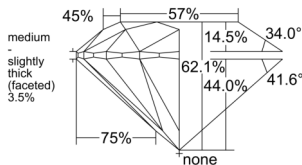

GIA®

FACSIMILE

GIA REPORT 6552475642

Verify this report at GIA.edu

GIA NATURAL DIAMOND DOSSIER®

June 12, 2026
GIA Report Number 6552475642
Shape and Cutting Style ..... Round Brilliant
Measurements ..... 4.71 - 4.74 x 2.94 mm

GRADING RESULTS

Carat Weight ..... 0.40 carat
Color Grade ..... E
Clarity Grade VS1
Cut Grade ..... Excellent

ADDITIONAL GRADING INFORMATION

Polish ..... Excellent
Symmetry ..... Excellent
Fluorescence ..... None
Clarity Characteristics ..... Cloud, Feather, Pinpoint
Inscription(s): GIA 6552475642

PROPORTIONS

Profile to actual proportions

GRADING SCALES

GIA COLOR SCALE	GIA CLARITY SCALE	GIA CUT SCALE	
D	FLAWLESS	EXCELLENT	
E	INTERNALLY FLAWLESS		
F		VVS₁	VERY GOOD
G	VVS₂		
H	VS₁	GOOD	
I	VS₂		
J	SI₁	FAIR	
K	SI₂		
L	I₁	POOR	
M	I₂		
N	I₃		
O			
P			
Q			
R			
S			
T			
U			
V			
W			
X			
Y			
Z