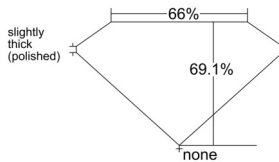

GIA®

FACSIMILE

GIA REPORT 6552479716

Verify this report at GIA.edu

GIA NATURAL DIAMOND DOSSIER®

June 12, 2026
GIA Report Number 6552479716
Shape and Cutting Style ..... **Cut-Cornered Rectangular Modified Brilliant**
Measurements ..... 4.59 x 3.40 x 2.35 mm

GRADING RESULTS

Carat Weight ..... 0.30 carat
Color Grade ..... H
Clarity Grade VVS1

ADDITIONAL GRADING INFORMATION

Polish ..... Excellent
Symmetry ..... Excellent
Fluorescence ..... Faint
Clarity Characteristics ..... Pinpoint
Inscription(s): GIA 6552479716

PROPORTIONS

Profile not to actual proportions

GRADING SCALES

GIA COLOR SCALE		GIA CLARITY SCALE			
COLORLESS	D	VERY VERY SLIGHTLY INCLUDED	FLAWLESS		
	E		INTERNALLY FLAWLESS		
	F		VVS₁		
	NEAR COLORLESS	G	VERY SLIGHTLY INCLUDED	VVS₂	
		H		VS₁	
		FAINT	I	SLIGHTLY INCLUDED	VS₂
			J		SI₁
			K	INCLUDED	SI₂
	LIGHT	L	INCLUDED	I₁	
		M		I₂	
N		I₃			
O					
P					
Q					
R					
S					
T					
U					
V					
W					
X					
Y					
Z