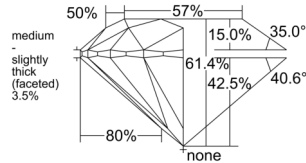

GIA®

FACSIMILE

GIA REPORT 6552480141

Verify this report at GIA.edu

GIA NATURAL DIAMOND DOSSIER®

June 15, 2026
GIA Report Number 6552480141
Shape and Cutting Style ..... Round Brilliant
Measurements ..... 4.72 - 4.74 x 2.90 mm

GRADING RESULTS

Carat Weight ..... 0.40 carat
Color Grade ..... G
Clarity Grade VS2
Cut Grade ..... Excellent

ADDITIONAL GRADING INFORMATION

Polish ..... Excellent
Symmetry ..... Excellent
Fluorescence ..... None
Clarity Characteristics ..... Feather, Cloud
Inscription(s): GIA 6552480141

PROPORTIONS

GRADING SCALES

GIA COLOR SCALE	GIA CLARITY SCALE	GIA CUT SCALE	
D	FLAWLESS	EXCELLENT	
E	INTERNALLY FLAWLESS		
F		VVS₁	VERY GOOD
G	VVS₂		
H	VS₁	GOOD	
I	VS₂		
J	SI₁	FAIR	
K	SI₂		
L	I₁	POOR	
M	I₂		
N	I₃		
O			
P			
Q			
R			
S			
T			
U			
V			
W			
X			
Y			
Z