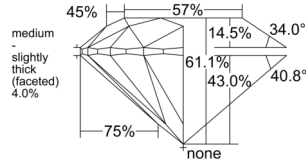

GIA®

FACSIMILE

GIA REPORT 6552484876

Verify this report at GIA.edu

GIA NATURAL DIAMOND DOSSIER®

June 15, 2026
GIA Report Number 6552484876
Shape and Cutting Style ..... Round Brilliant
Measurements ..... 4.41 - 4.44 x 2.70 mm

GRADING RESULTS

Carat Weight ..... 0.32 carat
Color Grade ..... J
Clarity Grade VVS1
Cut Grade ..... Excellent

ADDITIONAL GRADING INFORMATION

Polish ..... Excellent
Symmetry ..... Excellent
Fluorescence ..... None
Clarity Characteristics ..... Feather
Inscription(s): GIA 6552484876

PROPORTIONS

Profile to actual proportions