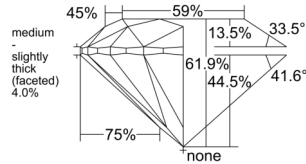

GIA®

FACSIMILE

GIA REPORT 6552486942

Verify this report at GIA.edu

GIA NATURAL DIAMOND DOSSIER®

June 15, 2026
GIA Report Number 6552486942
Shape and Cutting Style ..... Round Brilliant
Measurements ..... 4.35 - 4.37 x 2.70 mm

GRADING RESULTS

Carat Weight ..... 0.31 carat
Color Grade ..... H
Clarity Grade VVS2
Cut Grade ..... Excellent

ADDITIONAL GRADING INFORMATION

Polish ..... Excellent
Symmetry ..... Excellent
Fluorescence ..... None
Clarity Characteristics ..... Cloud, Pinpoint, Feather
Inspection(s): GIA 6552486942

PROPORTIONS

Profile to actual proportions