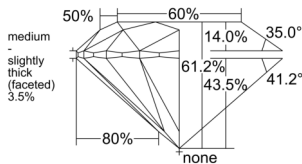

GIA®

FACSIMILE

GIA REPORT 6552488781

Verify this report at GIA.edu

GIA NATURAL DIAMOND DOSSIER®

June 15, 2026
GIA Report Number 6552488781
Shape and Cutting Style ..... Round Brilliant
Measurements ..... 4.30 - 4.31 x 2.63 mm

GRADING RESULTS

Carat Weight ..... 0.30 carat
Color Grade ..... F
Clarity Grade VVS2
Cut Grade ..... Excellent

ADDITIONAL GRADING INFORMATION

Polish ..... Excellent
Symmetry ..... Excellent
Fluorescence ..... None
Clarity Characteristics..... Pinpoint, Cloud, Feather, Indented
Natural

Inscription(s): GIA 6552488781

PROPORTIONS

Profile to actual proportions