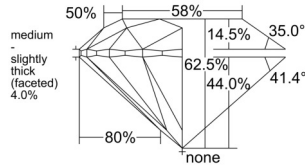

GIA®

FACSIMILE

GIA REPORT 6552488959

Verify this report at GIA.edu

GIA NATURAL DIAMOND DOSSIER®

June 15, 2026
GIA Report Number 6552488959
Shape and Cutting Style ..... Round Brilliant
Measurements ..... 4.76 - 4.78 x 2.98 mm

GRADING RESULTS

Carat Weight ..... 0.41 carat
Color Grade ..... D
Clarity Grade ..... Flawless
Cut Grade ..... Excellent

ADDITIONAL GRADING INFORMATION

Polish ..... Excellent
Symmetry ..... Excellent
Fluorescence ..... None
Clarity Characteristics ..... None
Inscription(s): GIA 6552488959

PROPORTIONS

Profile to actual proportions