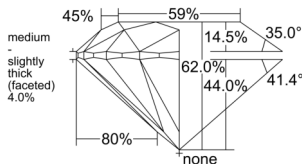

GIA®

FACSIMILE

GIA REPORT 6552494051

Verify this report at GIA.edu

GIA NATURAL DIAMOND DOSSIER®

June 16, 2026
GIA Report Number 6552494051
Shape and Cutting Style ..... Round Brilliant
Measurements ..... 4.80 - 4.82 x 2.98 mm

GRADING RESULTS

Carat Weight ..... 0.42 carat
Color Grade ..... E
Clarity Grade S11
Cut Grade ..... Excellent

ADDITIONAL GRADING INFORMATION

Polish ..... Excellent
Symmetry ..... Excellent
Fluorescence ..... None
Clarity Characteristics ..... Cloud, Crystal
Inscription(s): GIA 6552494051

PROPORTIONS

Profile to actual proportions