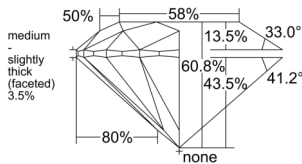

GIA®

FACSIMILE

GIA REPORT 6552494516

Verify this report at GIA.edu

GIA NATURAL DIAMOND DOSSIER®

June 15, 2026
GIA Report Number 6552494516
Shape and Cutting Style ..... Round Brilliant
Measurements ..... 3.94 - 3.97 x 2.40 mm

GRADING RESULTS

Carat Weight ..... 0.23 carat
Color Grade ..... D
Clarity Grade VS2
Cut Grade ..... Excellent

ADDITIONAL GRADING INFORMATION

Polish ..... Excellent
Symmetry ..... Excellent
Fluorescence ..... None
Clarity Characteristics ..... Crystal, Cloud
Inscription(s): GIA 6552494516

PROPORTIONS

Profile to actual proportions