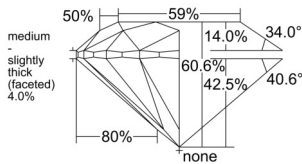

GIA®

FACSIMILE

GIA REPORT 6552494721

Verify this report at GIA.edu

GIA NATURAL DIAMOND DOSSIER®

June 16, 2026
GIA Report Number 6552494721
Shape and Cutting Style ..... Round Brilliant
Measurements ..... 5.31 - 5.33 x 3.22 mm

GRADING RESULTS

Carat Weight ..... 0.56 carat
Color Grade ..... F
Clarity Grade VVS2
Cut Grade ..... Excellent

ADDITIONAL GRADING INFORMATION

Polish ..... Excellent
Symmetry ..... Excellent
Fluorescence ..... Faint
Clarity Characteristics ..... Cloud, Pinpoint
Inscription(s): GIA 6552494721

PROPORTIONS

Profile to actual proportions

GRADING SCALES

GIA COLOR SCALE

COLORLESS	D
	E
	F
	G
	H
	I
	J
NEAR COLORLESS	K
	L
FAIN	M
	N
	O
	P
VERY LIGHT	Q
	R
	S
	T
	U
	V
	W
	X
	Y
LIGHT	Z

GIA CLARITY SCALE

FLAWLESS	INTERNAL FLAWLESS	
		FLAWLESS
VERY VERY SLIGHTLY INCLUDED	VVS₁	
	VVS₂	
VERY SLIGHTLY INCLUDED	VS₁	
	VS₂	
SLIGHTLY INCLUDED	SI₁	
	SI₂	
INCLUDED	I₁	
	I₂	
	I₃	

GIA CUT SCALE

EXCELLENT	
	VERY GOOD
GOOD	
FAIR	
POOR